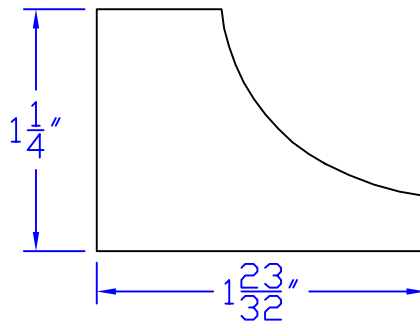

Creative Woodworking N.W., Inc.

1036 S.E. Taylor * Portland, Oregon 97214
Phone:(503) 230-9265 * Fax:(503) 232-9082
www.Creativewoodworkingnw.com

COVE029

$1 - 1/4" \times 1 - 23/32"$