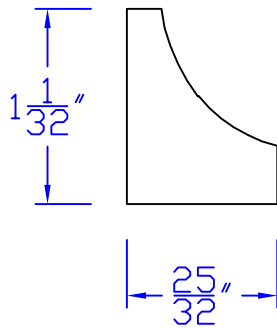

Creative Woodworking N.W., Inc.

1036 S.E. Taylor * Portland, Oregon 97214
Phone:(503) 230-9265 * Fax:(503) 232-9082
www.Creativewoodworkingnw.com

COVE030
 $1 - 1/32'' \times 25/32''$