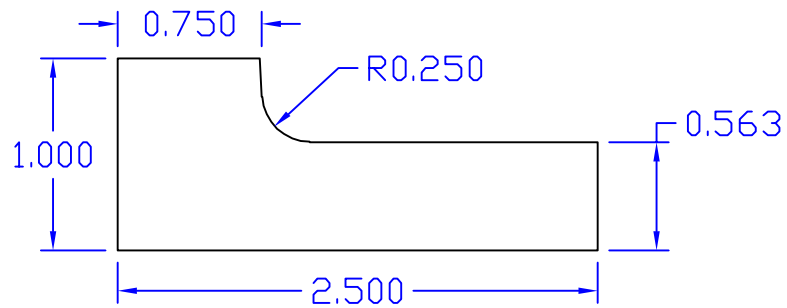

Creative Woodworking N.W., Inc.

1036 S.E. Taylor * Portland, Oregon 97214
Phone:(503) 230-9265 * Fax:(503) 232-9082
www.Creativewoodworkingnw.com

COVE031
1" x 2-1/2"