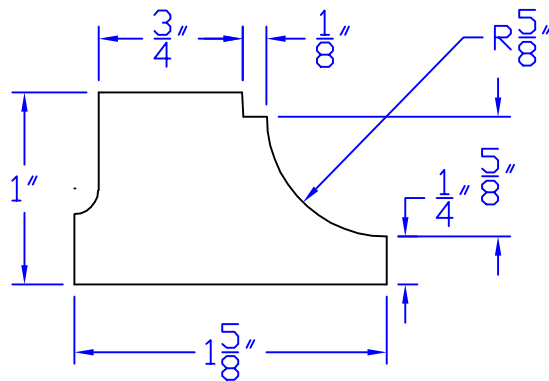

# Creative Woodworking N.W., Inc.

1036 S.E. Taylor \* Portland, Oregon 97214  
Phone:(503) 230-9265 \* Fax:(503) 232-9082  
www.Creativewoodworkingnw.com

COVE032  
1" x 1-5/8"  
(CASG253 SIDE)