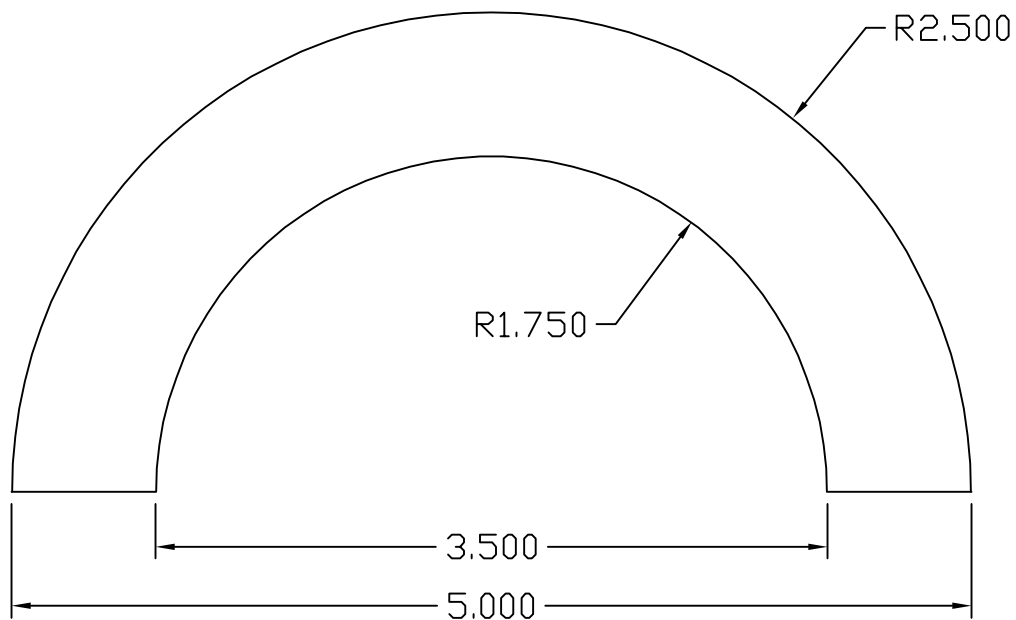

Creative Woodworking N.W., Inc.

1036 S.E. Taylor * Portland, Oregon 97214
Phone:(503) 230-9265 * Fax:(503) 232-9082
www.Creativewoodworkingnw.com

COVE033
2-1/2" x 5"
3-1/2" RADIUS