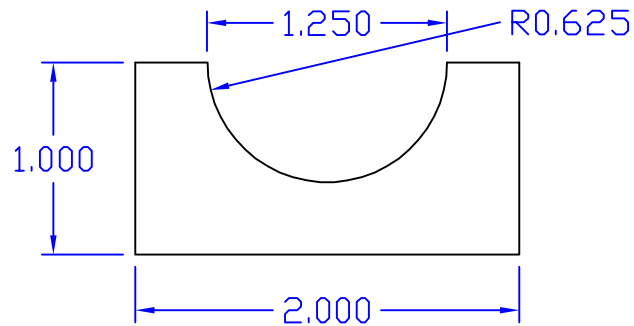

Creative Woodworking N.W., Inc.

1036 S.E. Taylor * Portland, Oregon 97214
Phone:(503) 230-9265 * Fax:(503) 232-9082
www.Creativewoodworkingnw.com

COVE034
1" x 2"
5/8" RADIUS