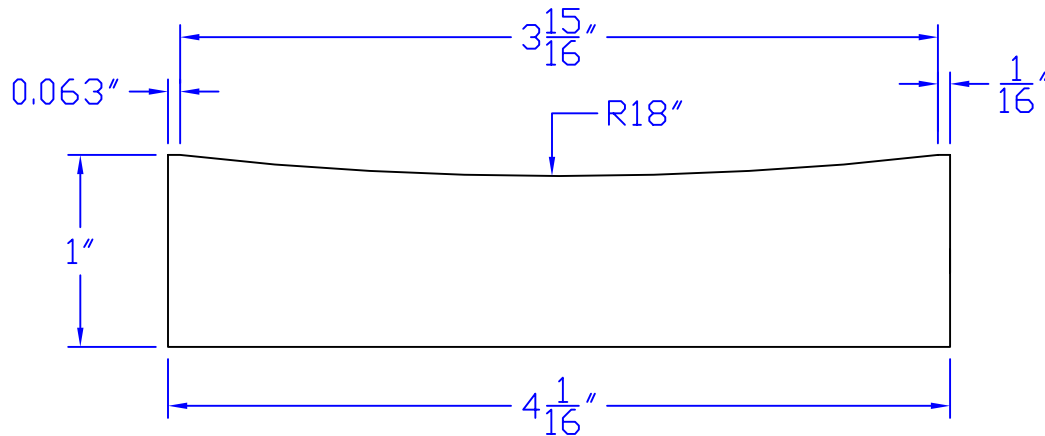

Creative Woodworking N.W., Inc.

1036 S.E. Taylor * Portland, Oregon 97214
Phone:(503) 230-9265 * Fax:(503) 232-9082
www.Creativewoodworkingnw.com

COVE035
1" x 4-1/16"
18" RADIUS