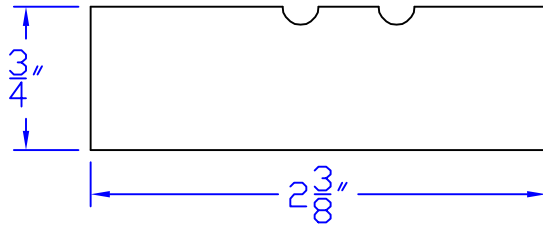

Creative Woodworking N.W., Inc.

1036 S.E. Taylor * Portland, Oregon 97214
Phone:(503) 230-9265 * Fax:(503) 232-9082
www.Creativewoodworkingnw.com

COVE036
3/4" x 2-3/8"