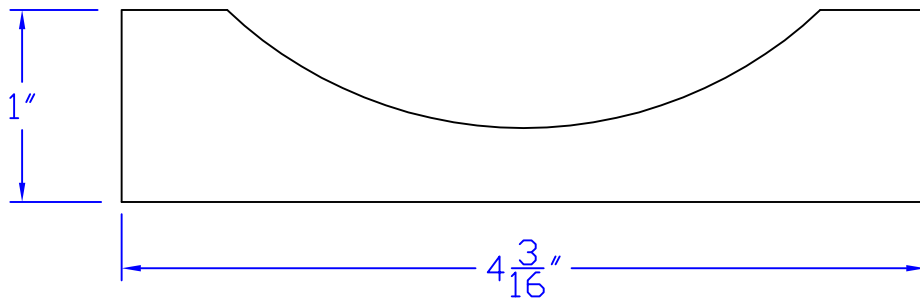

Creative Woodworking N.W., Inc.

1036 S.E. Taylor * Portland, Oregon 97214

Phone:(503) 230-9265 * Fax:(503) 232-9082

www.Creativewoodworkingnw.com

COVE037
1" x 4-3/16"