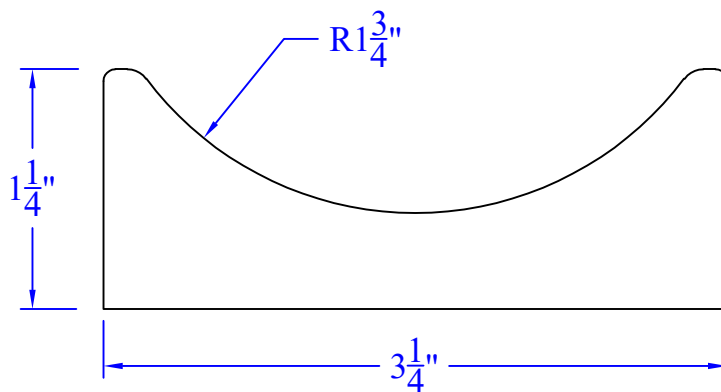

Creative Woodworking N.W., Inc.

1036 S.E. Taylor * Portland, Oregon 97214
Phone:(503) 230-9265 * Fax:(503) 232-9082
www.Creativewoodworkingnw.com

COVE039
1-1/4" x 3-1/4"