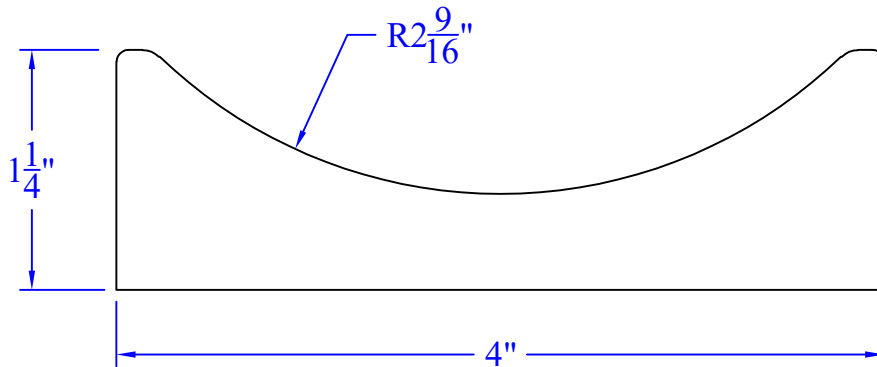

Creative Woodworking N.W., Inc.

1036 S.E. Taylor * Portland, Oregon 97214
Phone:(503) 230-9265 * Fax:(503) 232-9082
www.Creativewoodworkingnw.com

COVE040
1-1/4" x 4"