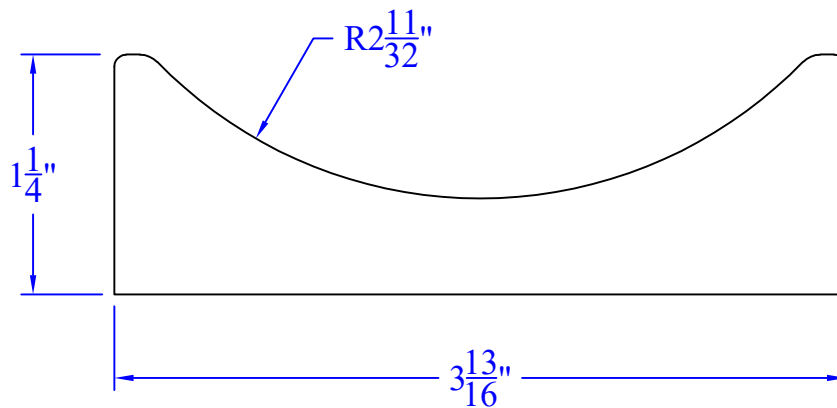

Creative Woodworking N.W., Inc.

1036 S.E. Taylor * Portland, Oregon 97214
Phone:(503) 230-9265 * Fax:(503) 232-9082
www.Creativewoodworkingnw.com

COVE041
1-1/4" x 3-13/16"