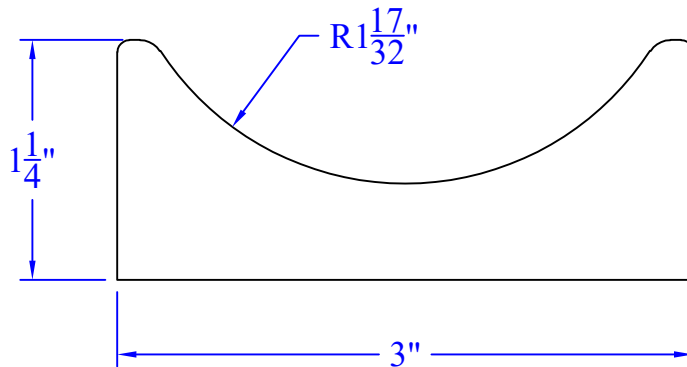

# Creative Woodworking N.W., Inc.

1036 S.E. Taylor \* Portland, Oregon 97214  
Phone:(503) 230-9265 \* Fax:(503) 232-9082  
www.Creativewoodworkingnw.com

COVE042  
1-1/4" x 3"