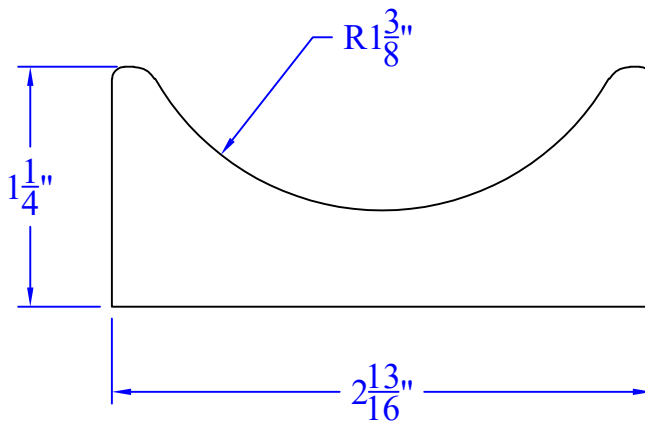

Creative Woodworking N.W., Inc.

1036 S.E. Taylor * Portland, Oregon 97214
Phone:(503) 230-9265 * Fax:(503) 232-9082
www.Creativewoodworkingnw.com

COVE043
1-1/4" x 2-13/16"