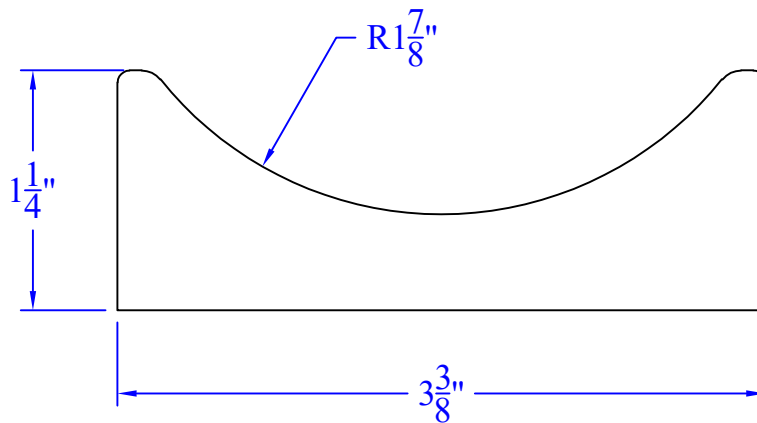

# Creative Woodworking N.W., Inc.

1036 S.E. Taylor \* Portland, Oregon 97214  
Phone:(503) 230-9265 \* Fax:(503) 232-9082  
www.Creativewoodworkingnw.com

COVE044  
1-1/4" x 3-3/8"