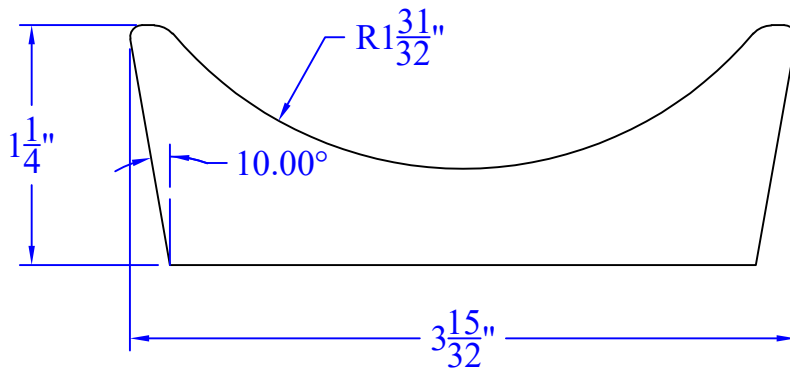

# Creative Woodworking N.W., Inc.

1036 S.E. Taylor \* Portland, Oregon 97214  
Phone:(503) 230-9265 \* Fax:(503) 232-9082  
www.Creativewoodworkingnw.com

**COVE045**  
**1-1/4" x 3-15/32"**