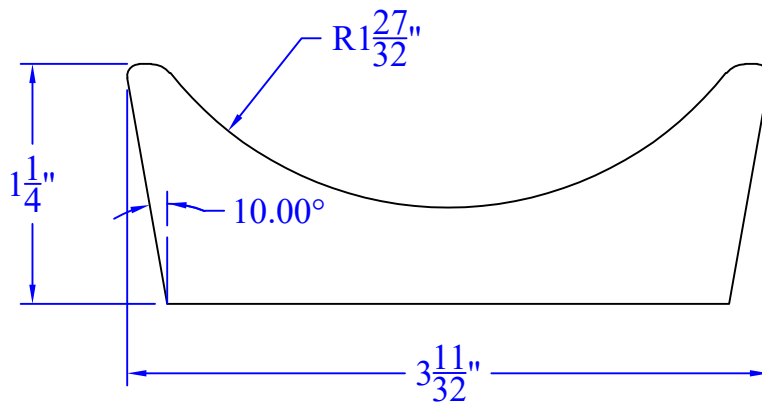

Creative Woodworking N.W., Inc.

1036 S.E. Taylor * Portland, Oregon 97214
Phone:(503) 230-9265 * Fax:(503) 232-9082
www.Creativewoodworkingnw.com

COVE046
1-1/4" x 3-11/32"