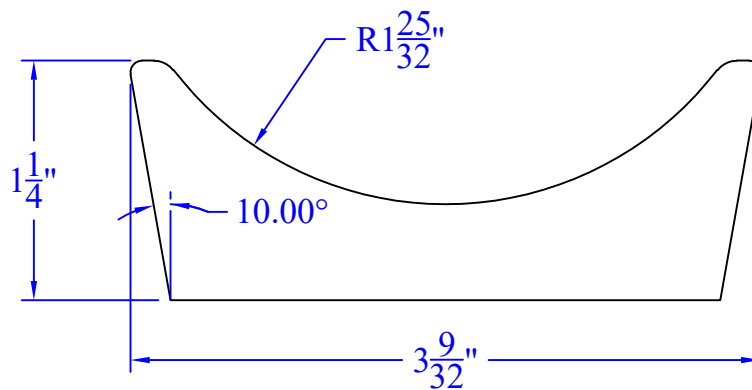

Creative Woodworking N.W., Inc.

1036 S.E. Taylor * Portland, Oregon 97214
Phone:(503) 230-9265 * Fax:(503) 232-9082
www.Creativewoodworkingnw.com

COVE047

1-1/4" x 3-9/32"