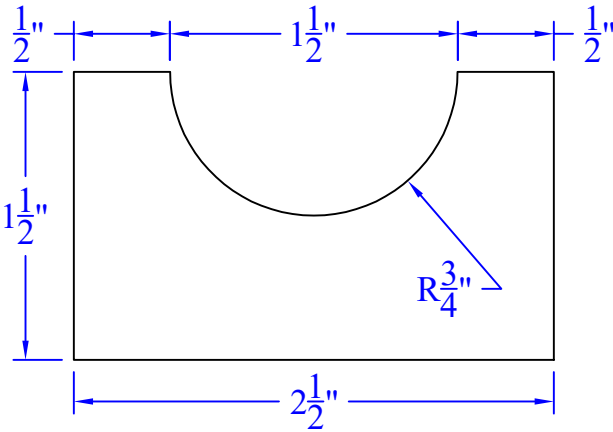

Creative Woodworking N.W., Inc.

1036 S.E. Taylor * Portland, Oregon 97214
Phone:(503) 230-9265 * Fax:(503) 232-9082
www.Creativewoodworkingnw.com

COVE048
1-1/2" x 2-1/2"