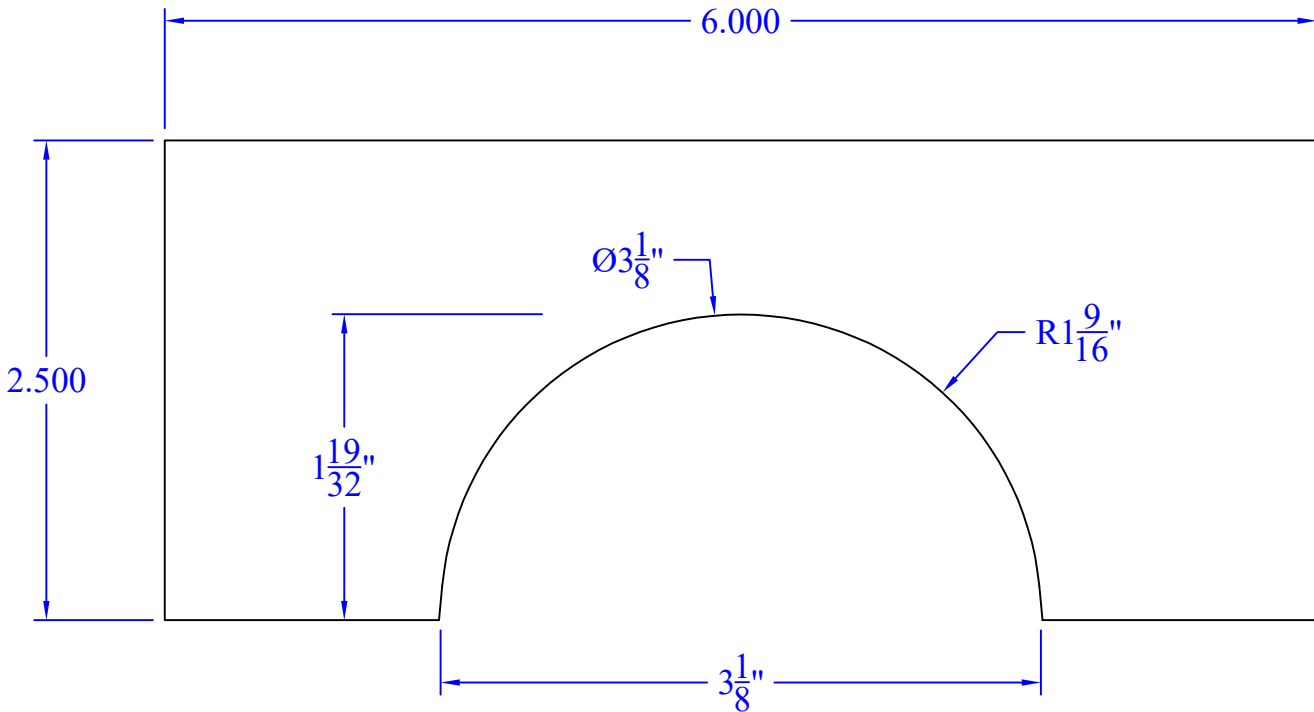

Creative Woodworking N.W., Inc.

1036 S.E. Taylor * Portland, Oregon 97214

Phone:(503) 230-9265 * Fax:(503) 232-9082

www.Creativewoodworkingnw.com

COVE049

2-1/2" x 6"

1-9/16" RADIUS

3-1/8" RADIUS