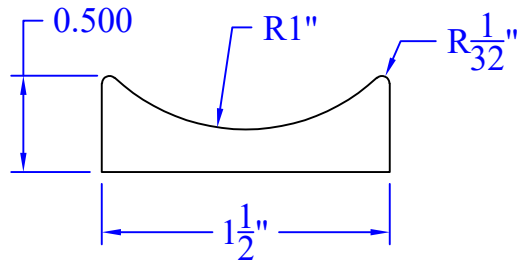

Creative Woodworking N.W., Inc.

1036 S.E. Taylor * Portland, Oregon 97214
Phone:(503) 230-9265 * Fax:(503) 232-9082
www.Creativewoodworkingnw.com

COVE050
1/2" x 1-1/2"
1" RADIUS