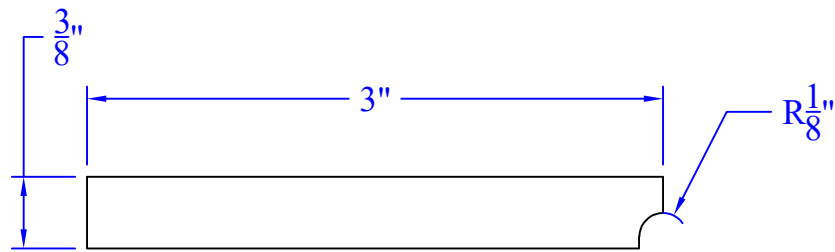

Creative Woodworking N.W., Inc.

1036 S.E. Taylor * Portland, Oregon 97214
Phone:(503) 230-9265 * Fax:(503) 232-9082
www.Creativewoodworkingnw.com

COVE051
1/2" x 1-1/2"
1/8" RADIUS