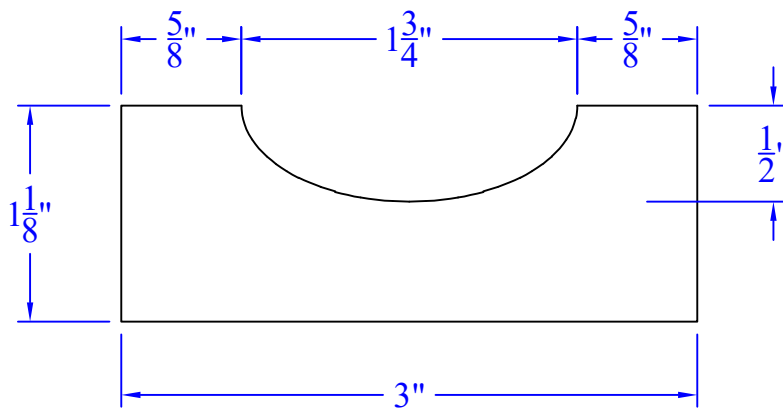

Creative Woodworking N.W., Inc.

1036 S.E. Taylor * Portland, Oregon 97214
Phone:(503) 230-9265 * Fax:(503) 232-9082
www.Creativewoodworkingnw.com

COVE052

1-1/8" x 3"