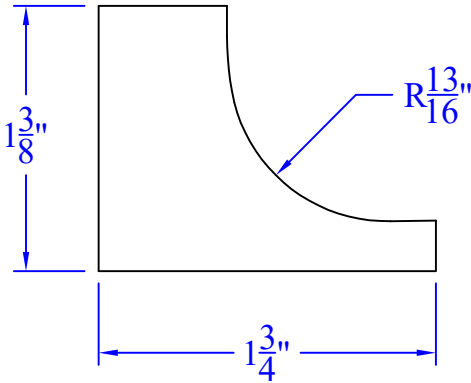

Creative Woodworking N.W., Inc.

1036 S.E. Taylor * Portland, Oregon 97214
Phone:(503) 230-9265 * Fax:(503) 232-9082
www.Creativewoodworkingnw.com

COVE053
1-3/8" x 1-3/4"