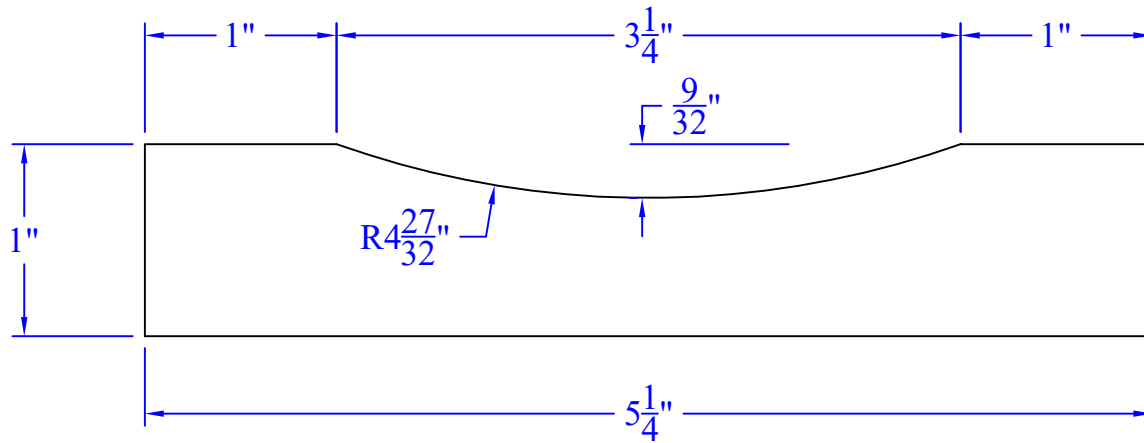

Creative Woodworking N.W., Inc.

1036 S.E. Taylor * Portland, Oregon 97214
Phone:(503) 230-9265 * Fax:(503) 232-9082
www.Creativewoodworkingnw.com

COVE054

1" x 5-1/4"