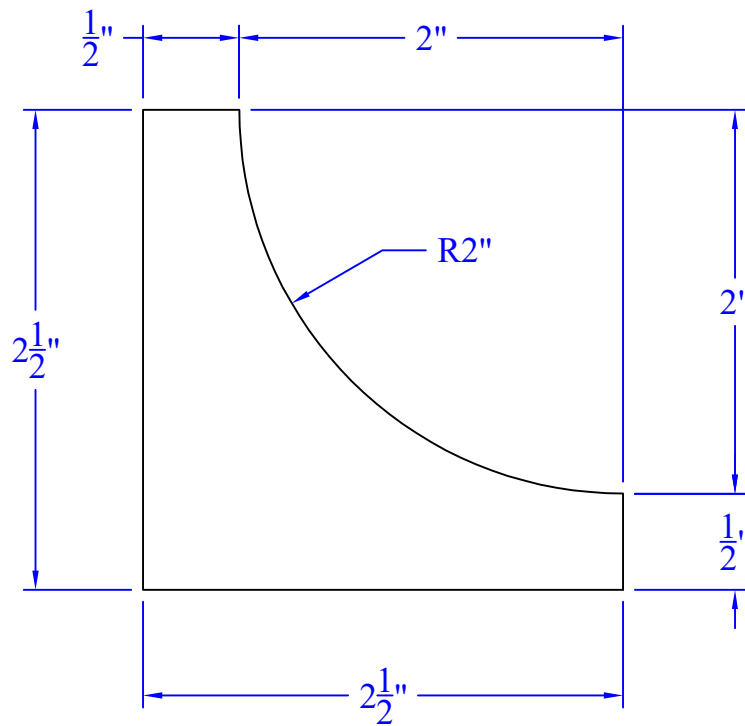

# Creative Woodworking N.W., Inc.

1036 S.E. Taylor \* Portland, Oregon 97214  
Phone:(503) 230-9265 \* Fax:(503) 232-9082  
www.Creativewoodworkingnw.com

**COVE055**  
**2-1/2" x 2-1/2"**