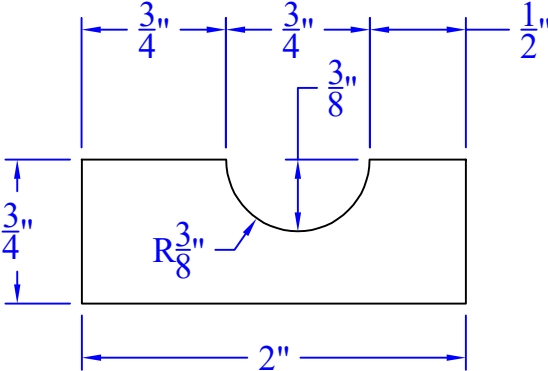

Creative Woodworking N.W., Inc.

1036 S.E. Taylor * Portland, Oregon 97214
Phone:(503) 230-9265 * Fax:(503) 232-9082
www.Creativewoodworkingnw.com

COVE056
3/4" x 2"