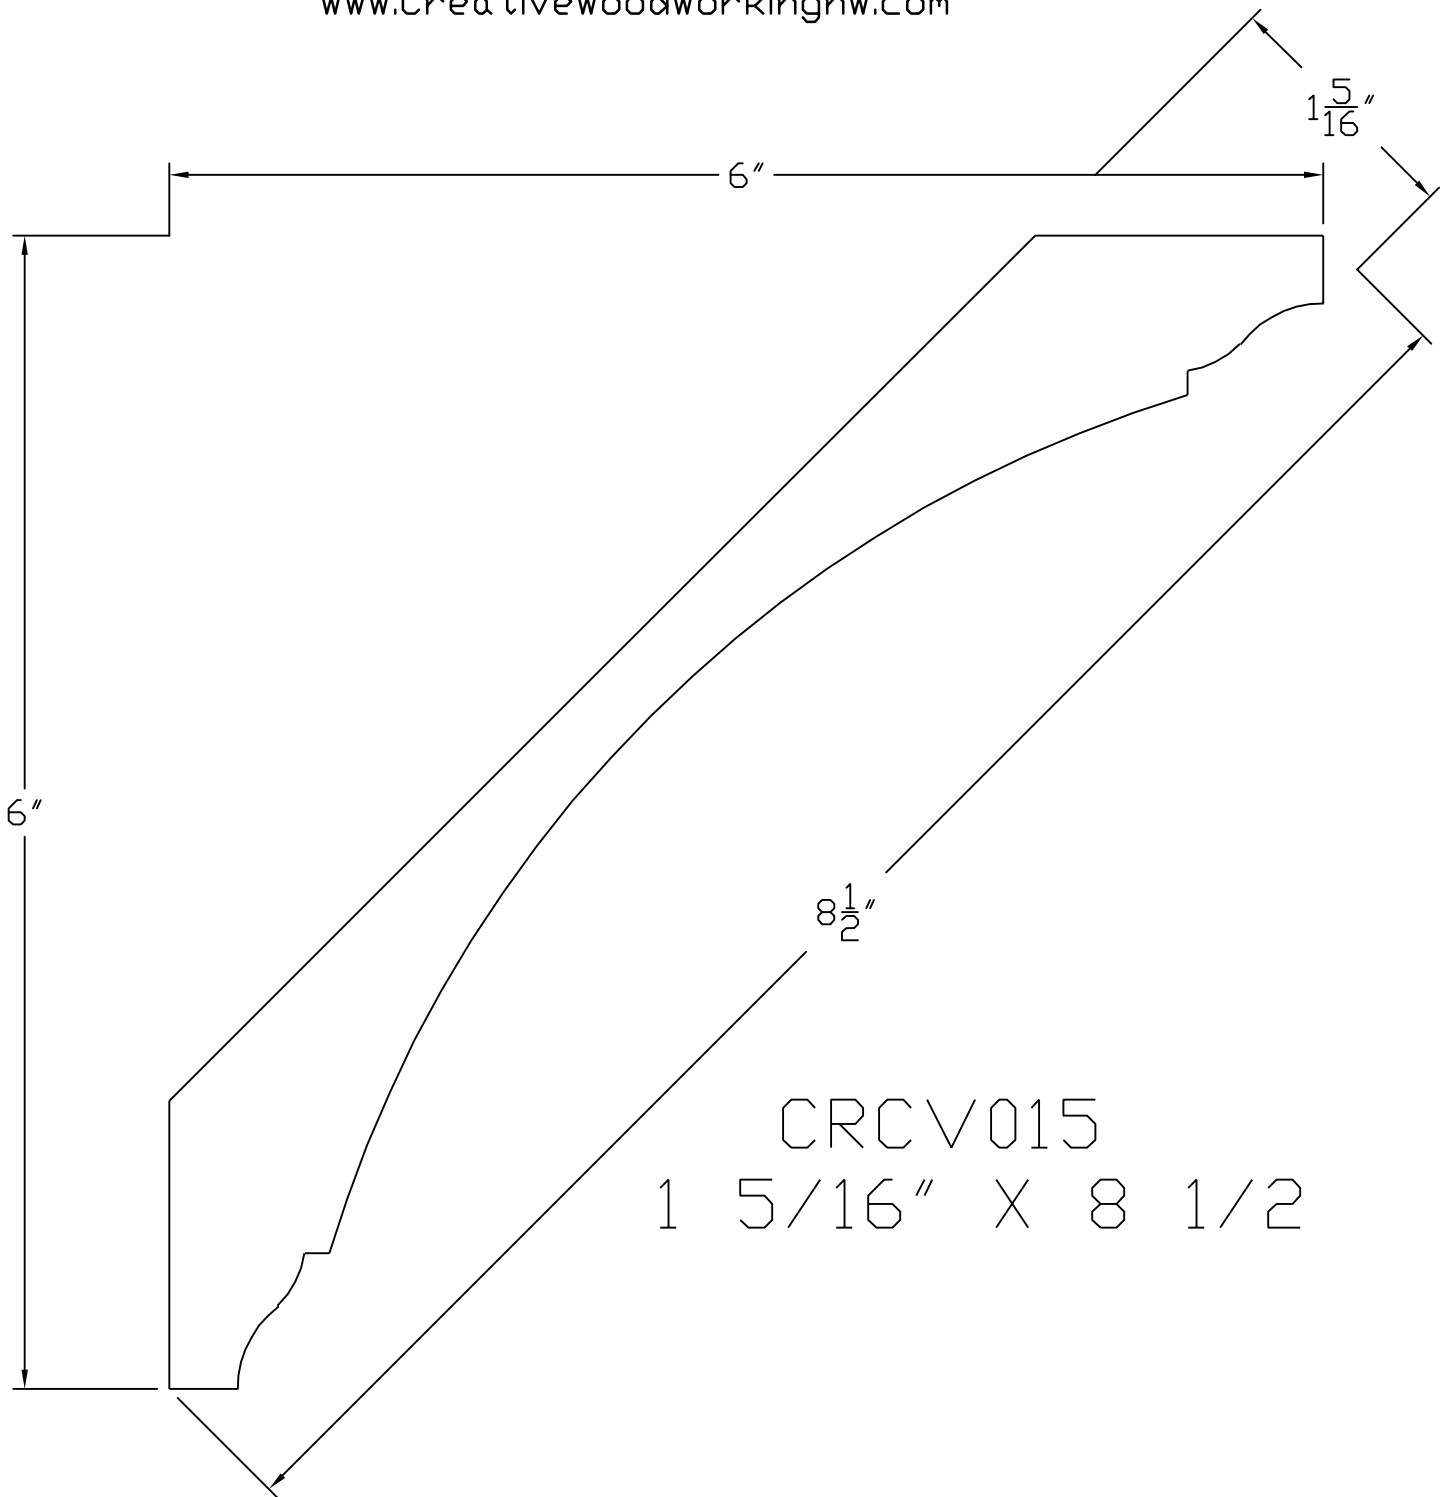

Creative Woodworking N.W., Inc.

1036 S.E. Taylor * Portland, Oregon 97214

Phone:(503) 230-9265 * Fax:(503) 232-9082

www.Creativewoodworkingnw.com

CRCV015

1 5/16" X 8 1/2"