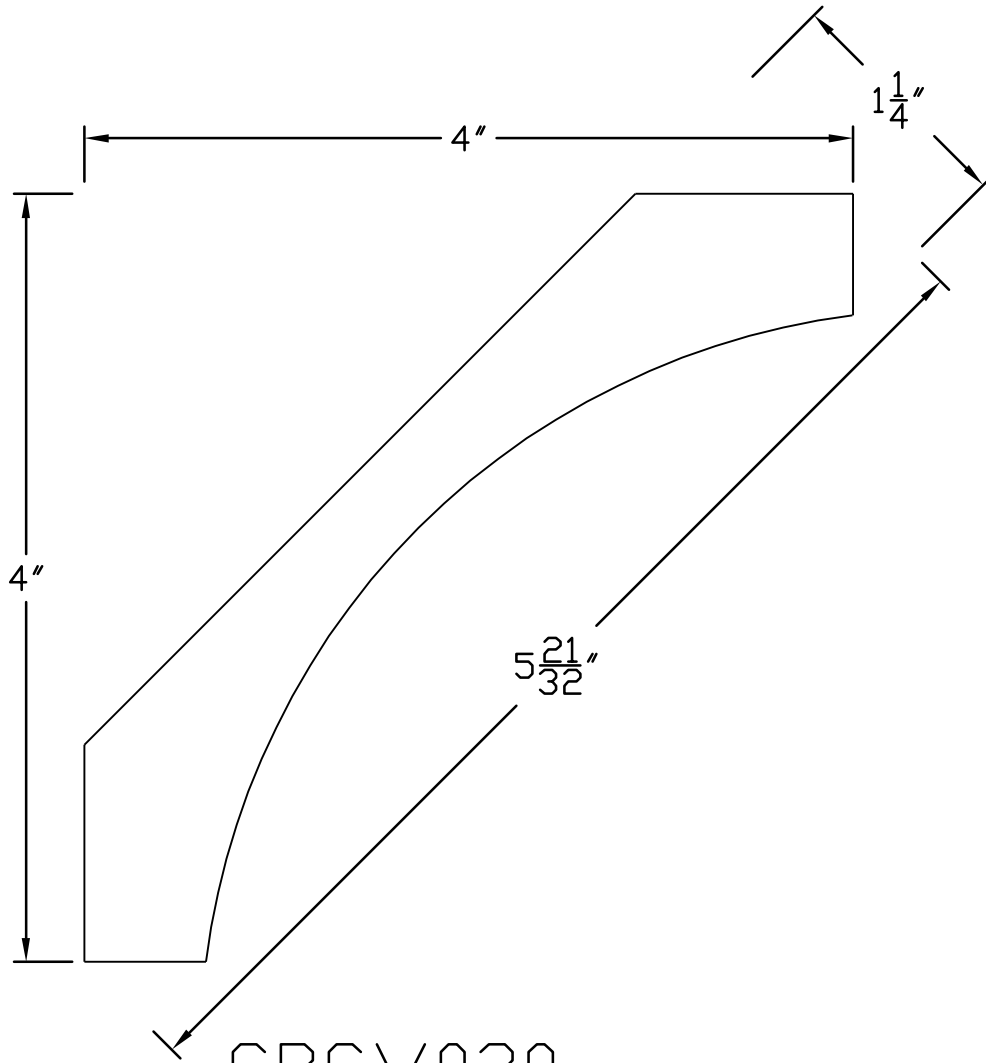

Creative Woodworking N.W., Inc.

1036 S.E. Taylor * Portland, Oregon 97214

Phone:(503) 230-9265 * Fax:(503) 232-9082

www.Creativewoodworkingnw.com

✓ CRCV020
1 1/4" X 5 21/32"