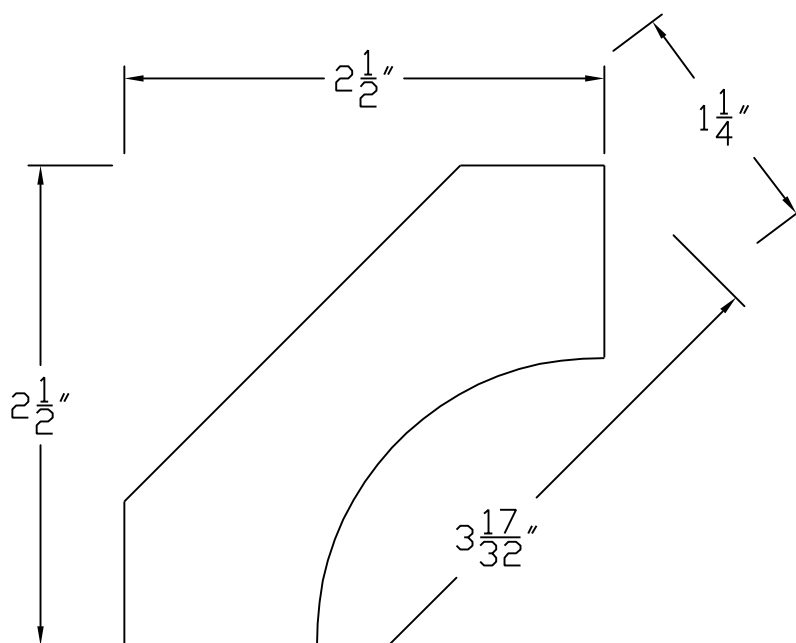

Creative Woodworking N.W., Inc.

1036 S.E. Taylor * Portland, Oregon 97214
Phone:(503) 230-9265 * Fax:(503) 232-9082
www.Creativewoodworkingnw.com

CRCV021
1-1/4" x 3-17/32