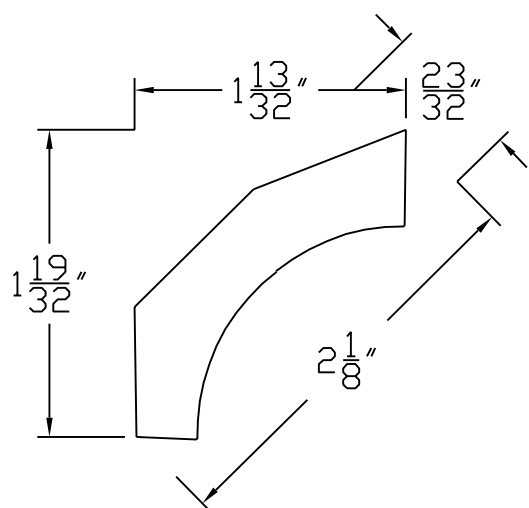

Creative Woodworking N.W., Inc.

1036 S.E. Taylor * Portland, Oregon 97214
Phone:(503) 230-9265 * Fax:(503) 232-9082
www.Creativewoodworkingnw.com

CRCV023
23/32 x 2-1/8