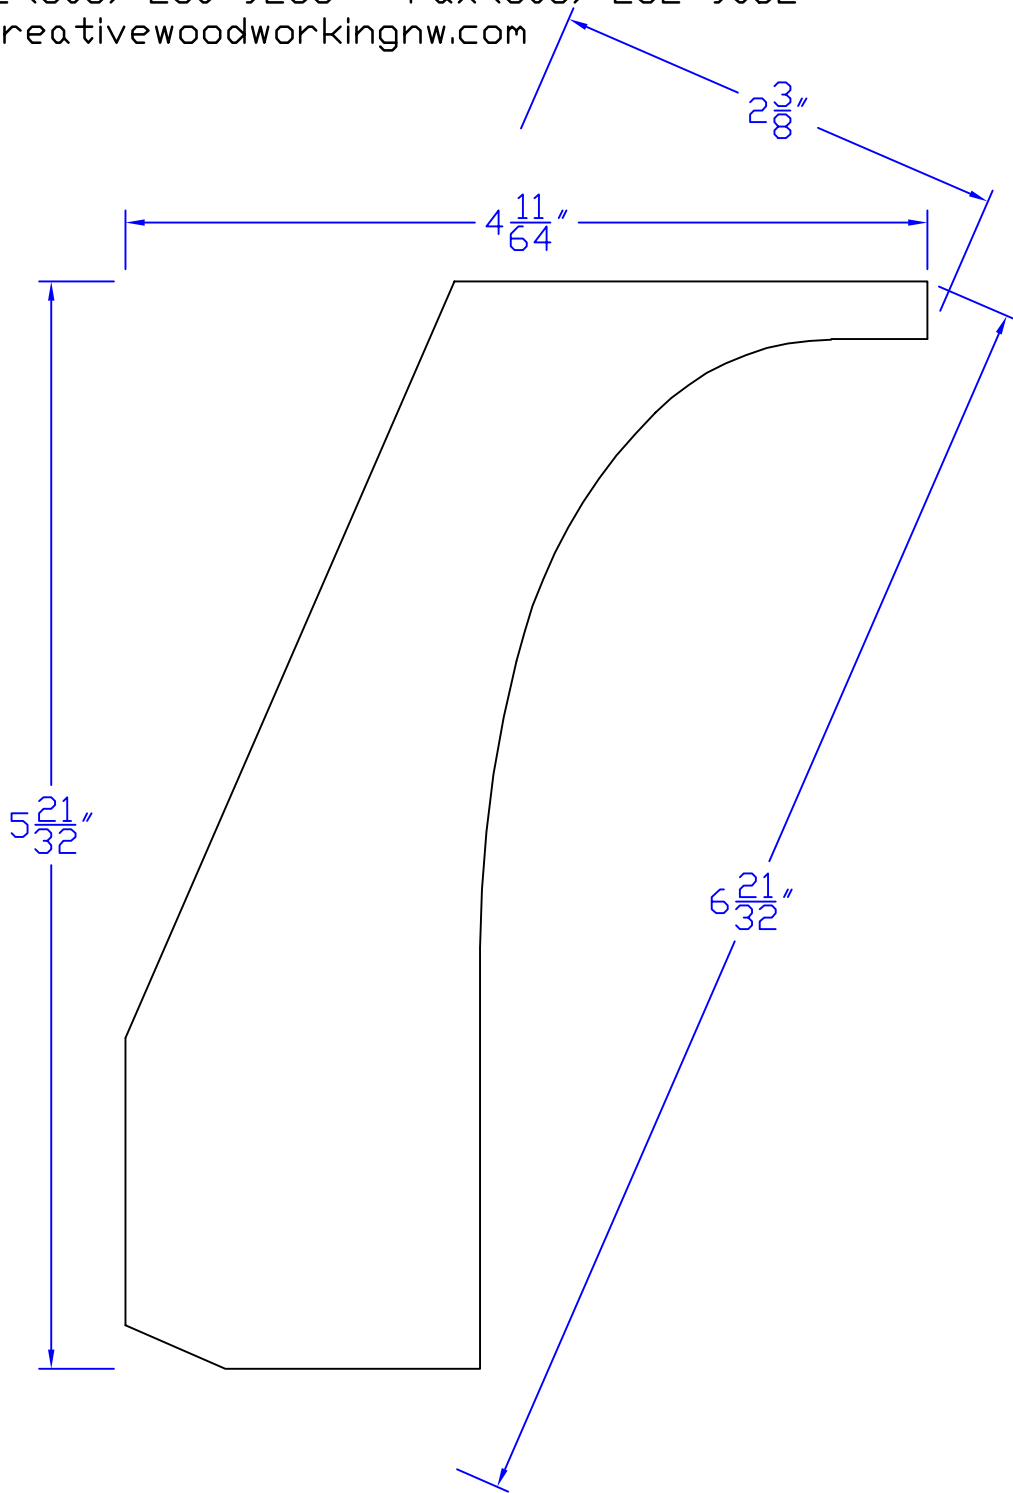

# Creative Woodworking N.W., Inc.

1036 S.E. Taylor \* Portland, Oregon 97214  
Phone:(503) 230-9265 \* Fax:(503) 232-9082  
www.Creativewoodworkingnw.com

CRCV029

$2\frac{3}{8}" \times 6\frac{21}{32}"$