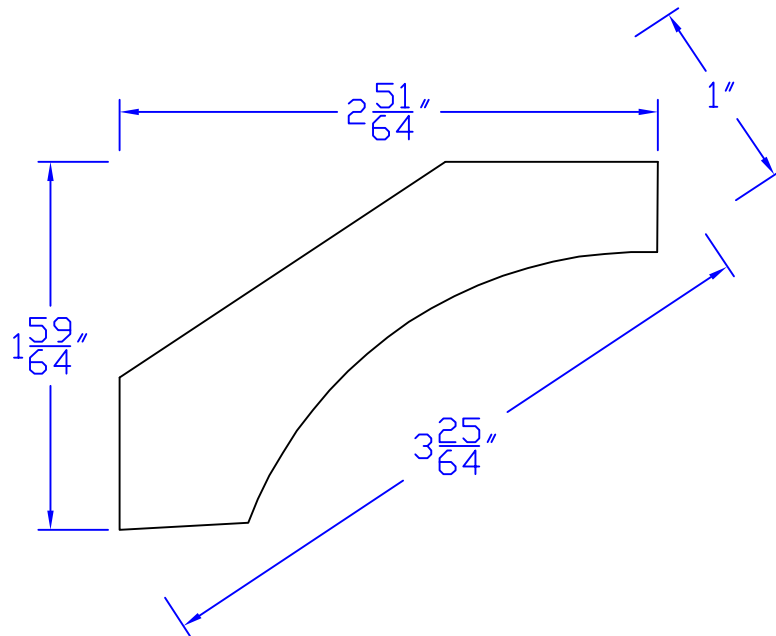

Creative Woodworking N.W., Inc.

1036 S.E. Taylor * Portland, Oregon 97214
Phone:(503) 230-9265 * Fax:(503) 232-9082
www.Creativewoodworkingnw.com

CRCV030
1" x 3-25/64"