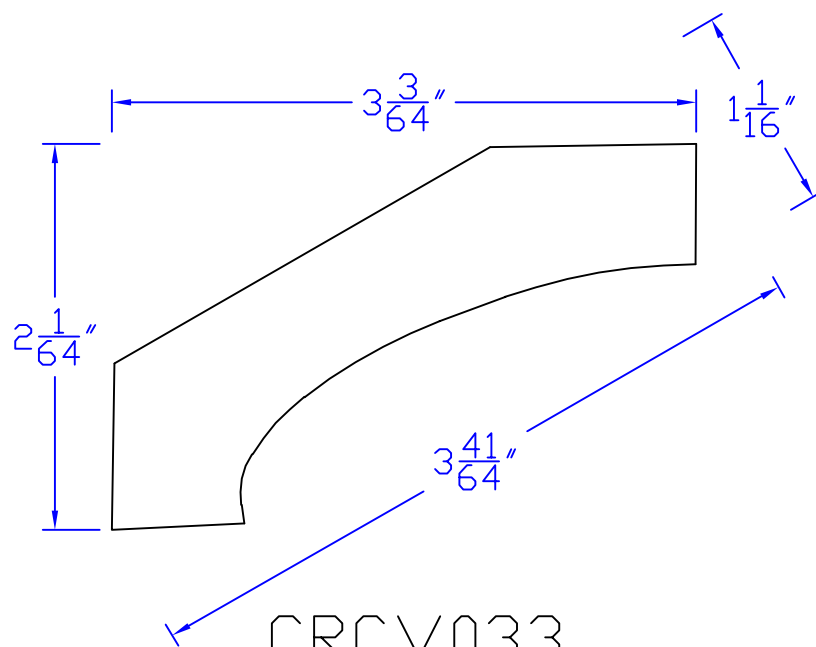

Creative Woodworking N.W., Inc.

1036 S.E. Taylor * Portland, Oregon 97214
Phone:(503) 230-9265 * Fax:(503) 232-9082
www.Creativewoodworkingnw.com

CRCV033
1-1/16" x 3-41/64"