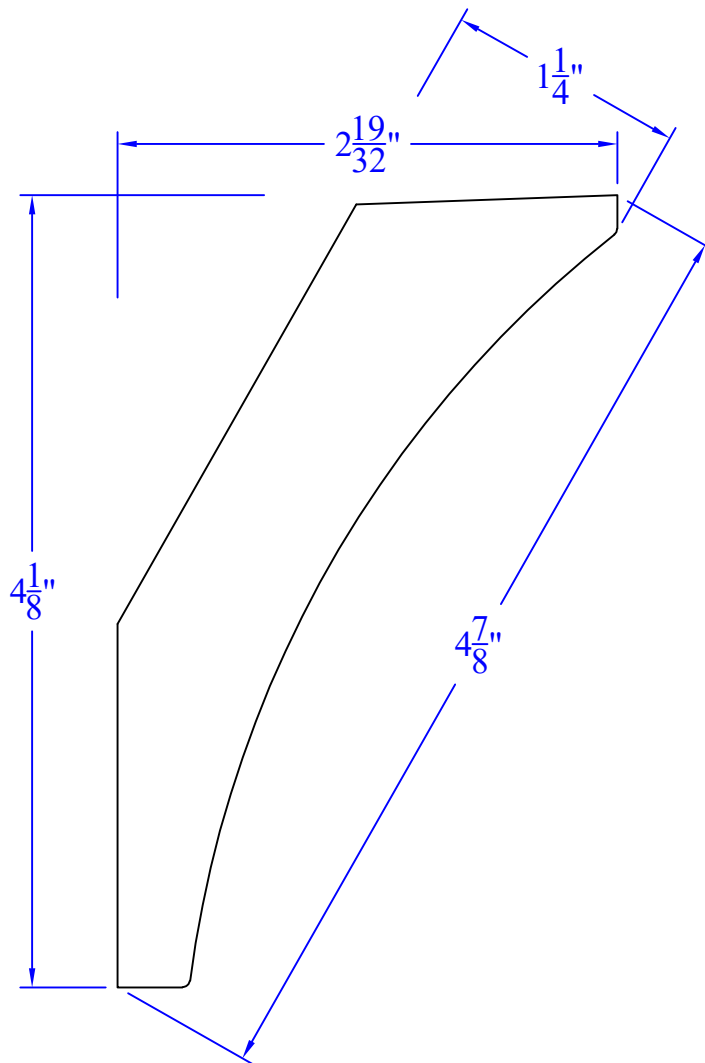

# Creative Woodworking N.W., Inc.

1036 S.E. Taylor \* Portland, Oregon 97214  
Phone:(503) 230-9265 \* Fax:(503) 232-9082  
www.Creativewoodworkingnw.com

**CRCV036**  
**1-1/4" x 4-7/8"**