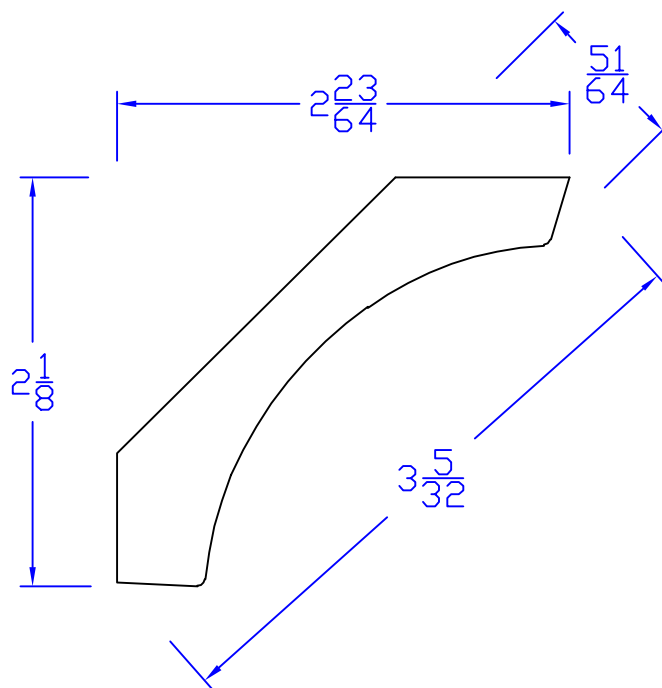

# Creative Woodworking N.W., Inc.

1036 S.E. Taylor \* Portland, Oregon 97214  
Phone:(503) 230-9265 \* Fax:(503) 232-9082  
www.Creativewoodworkingnw.com

CRCV038  
 $51/64'' \times 3-5/32''$