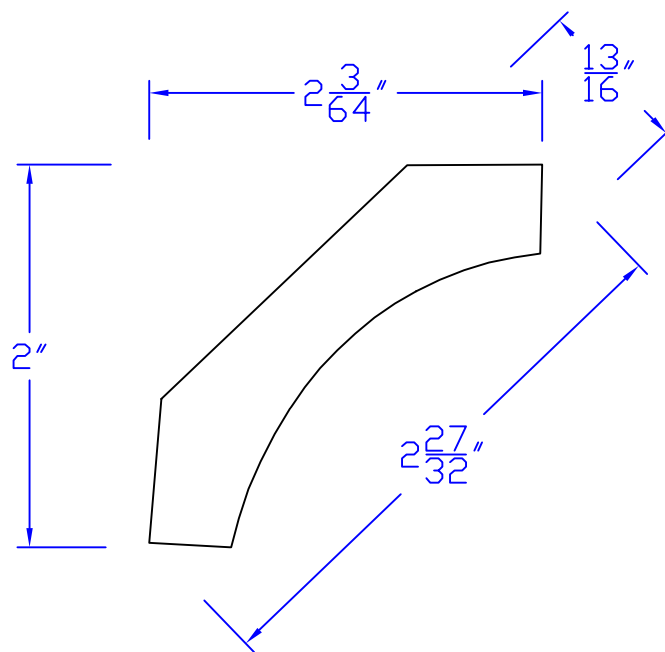

Creative Woodworking N.W., Inc.

1036 S.E. Taylor * Portland, Oregon 97214
Phone:(503) 230-9265 * Fax:(503) 232-9082
www.Creativewoodworkingnw.com

CRCV039

13/16" x 2-27/32"