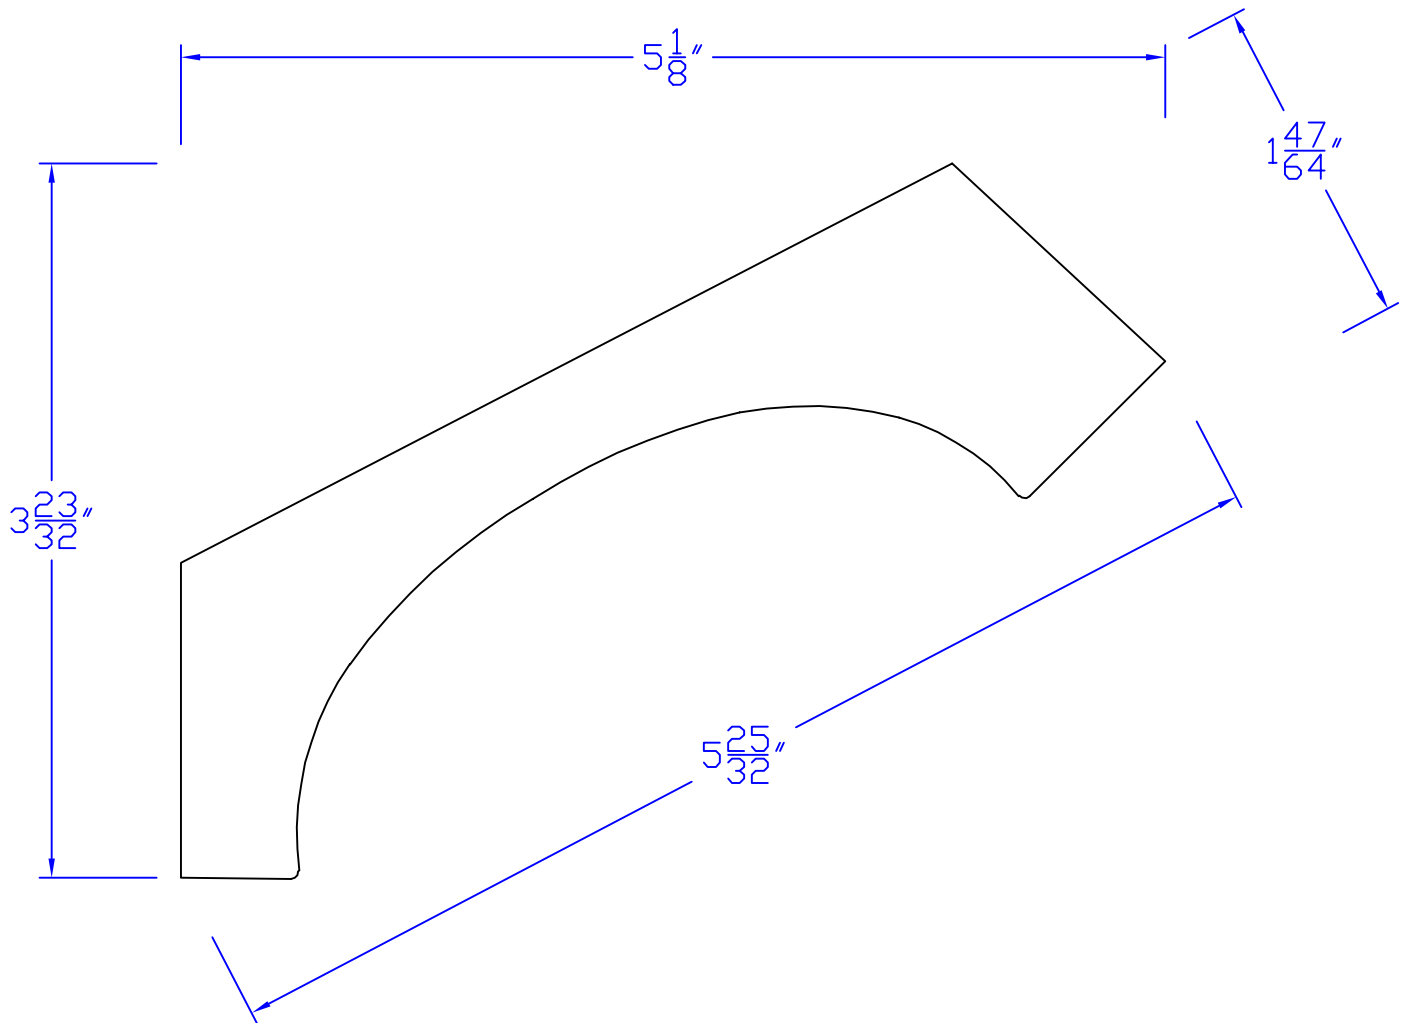

Creative Woodworking N.W., Inc.

1036 S.E. Taylor * Portland, Oregon 97214
Phone:(503) 230-9265 * Fax:(503) 232-9082
www.Creativewoodworkingnw.com

CRCV042

1-47/64" X 5-25/32"