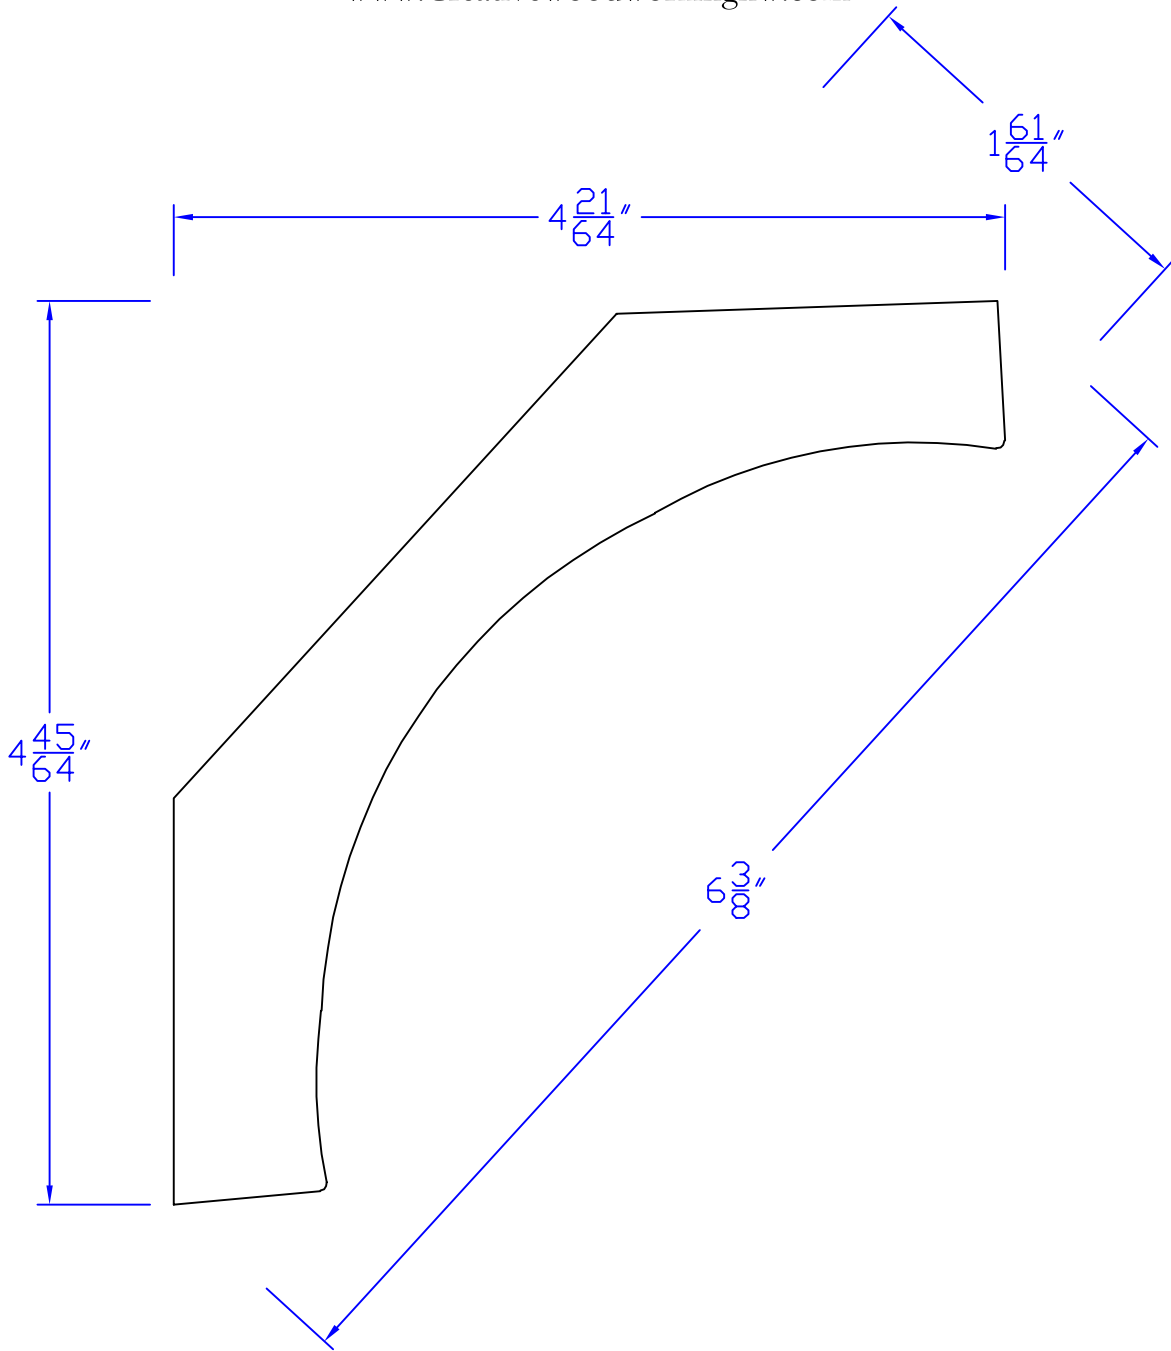

Creative Woodworking N.W., Inc.

1036 S.E. Taylor * Portland, Oregon 97214
Phone:(503) 230-9265 * Fax:(503) 232-9082
www.Creativewoodworkingnw.com

CRCV043

1- $61/64$ " x 6- $3/8$ "