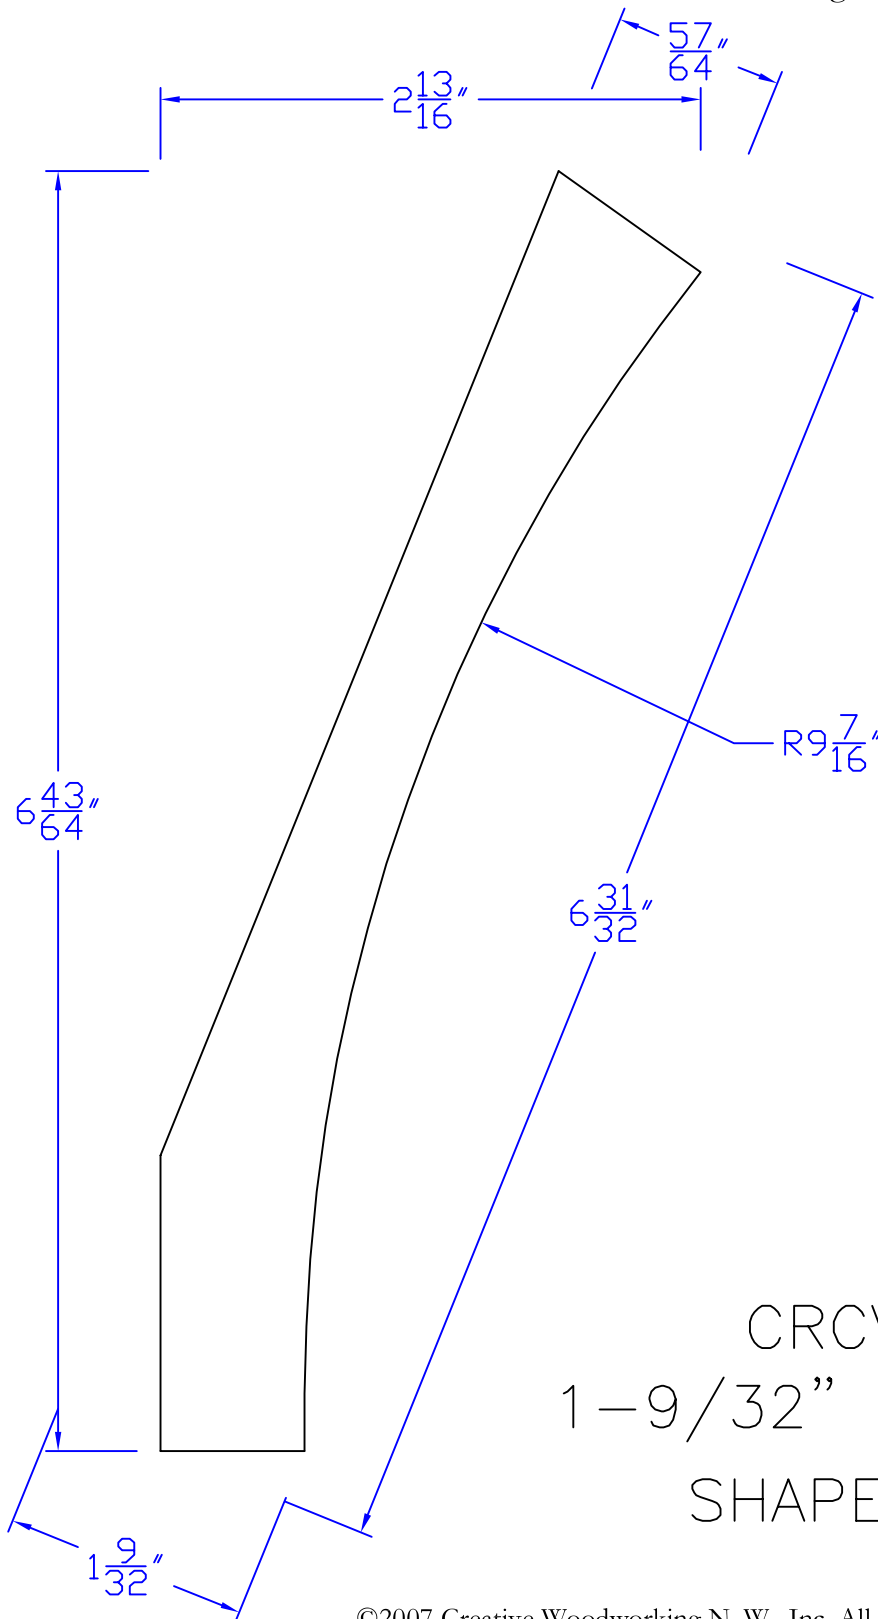

Creative Woodworking N.W., Inc.

1036 S.E. Taylor * Portland, Oregon 97214
Phone:(503) 230-9265 * Fax:(503) 232-9082
www.Creativewoodworkingnw.com

CRCV044
1- $\frac{9}{32}$ " x 6- $\frac{31}{32}$ "
SHAPER ONLY