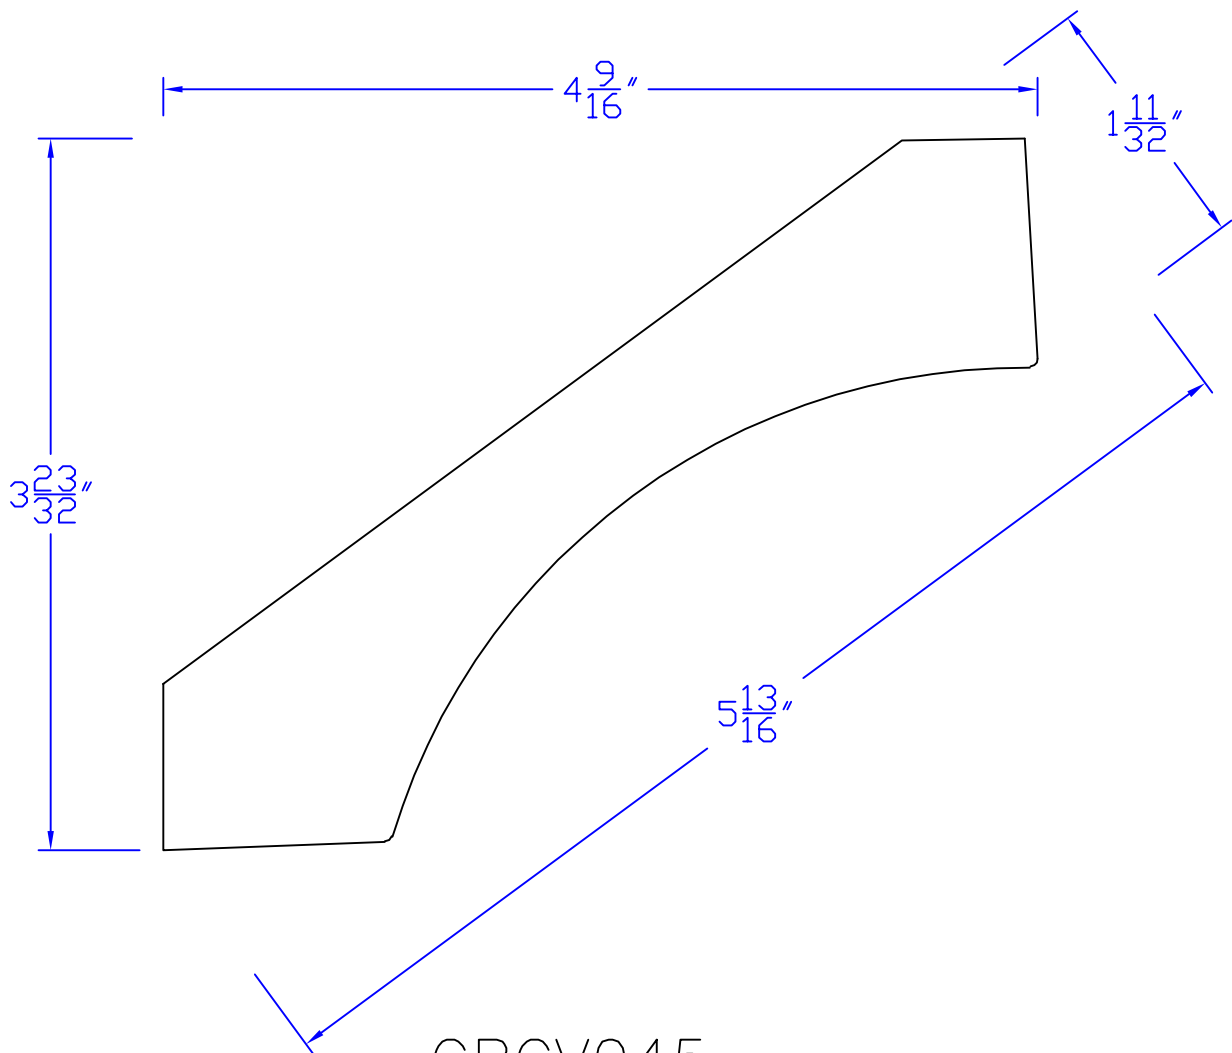

Creative Woodworking N.W., Inc.

1036 S.E. Taylor * Portland, Oregon 97214
Phone:(503) 230-9265 * Fax:(503) 232-9082
www.Creativewoodworkingnw.com

CRCV045
1- $11/32$ " x 5- $13/16$ "