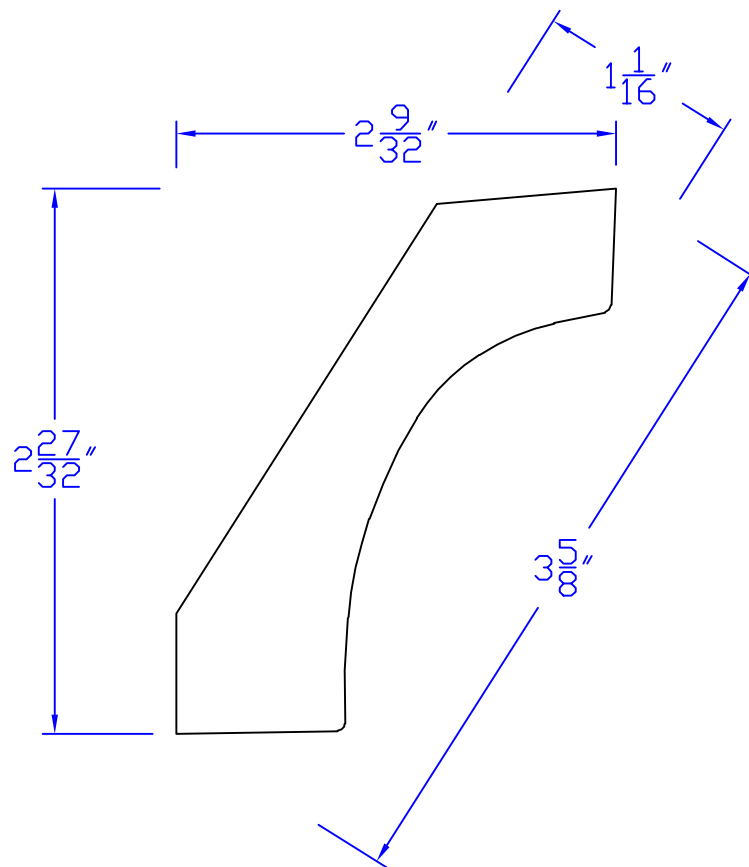

Creative Woodworking N.W., Inc.

1036 S.E. Taylor * Portland, Oregon 97214
Phone:(503) 230-9265 * Fax:(503) 232-9082
www.Creativewoodworkingnw.com

CRCV047

$1-1/16$ " x $3-5/8$ "