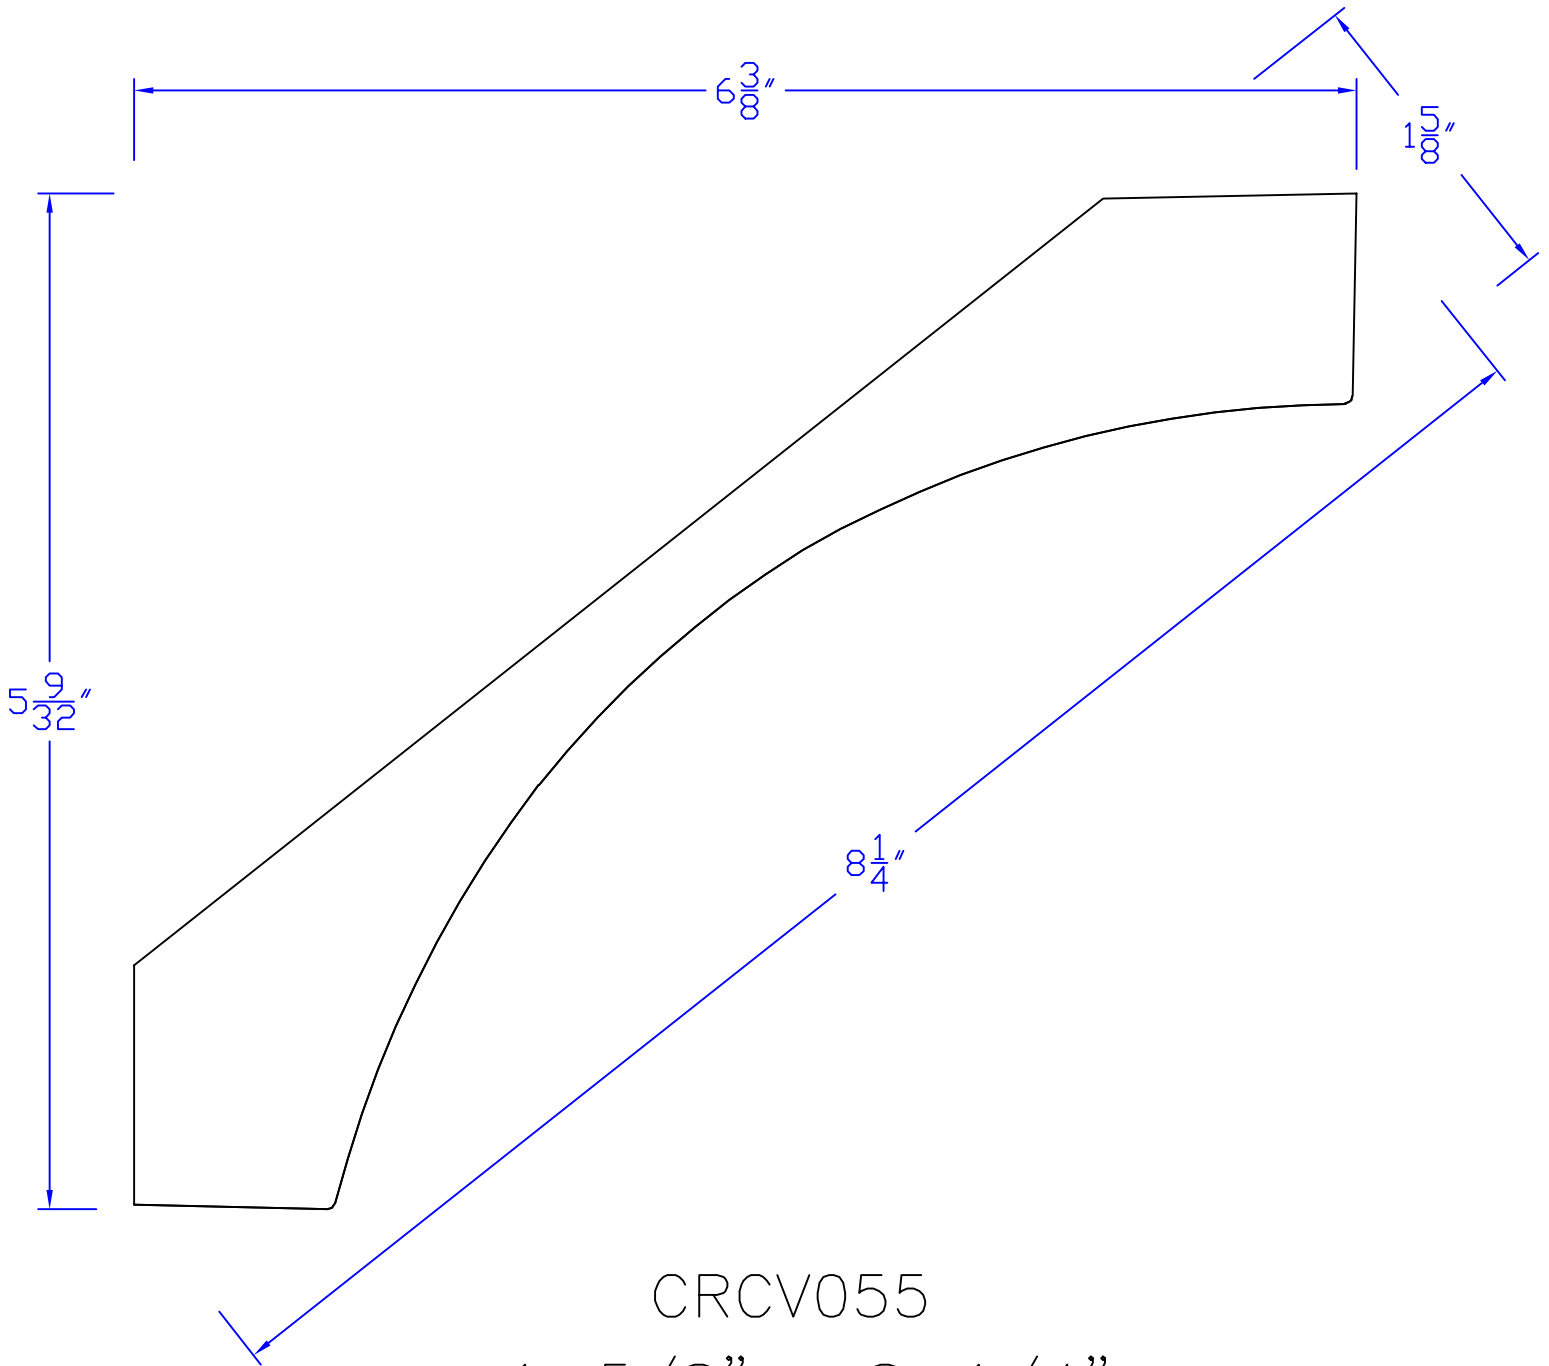

Creative Woodworking N.W., Inc.

1036 S.E. Taylor * Portland, Oregon 97214
Phone:(503) 230-9265 * Fax:(503) 232-9082
www.Creativewoodworkingnw.com

CRCV055

$1-5/8" \times 8-1/4"$