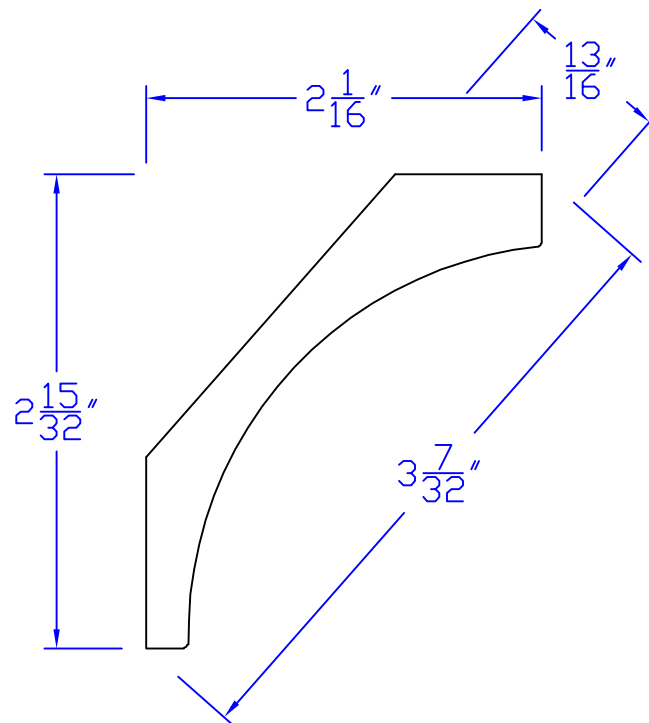

# Creative Woodworking N.W., Inc.

1036 S.E. Taylor \* Portland, Oregon 97214  
Phone:(503) 230-9265 \* Fax:(503) 232-9082  
www.Creativewoodworkingnw.com

CRCV057

$13/16 \times 3-7/32$ "