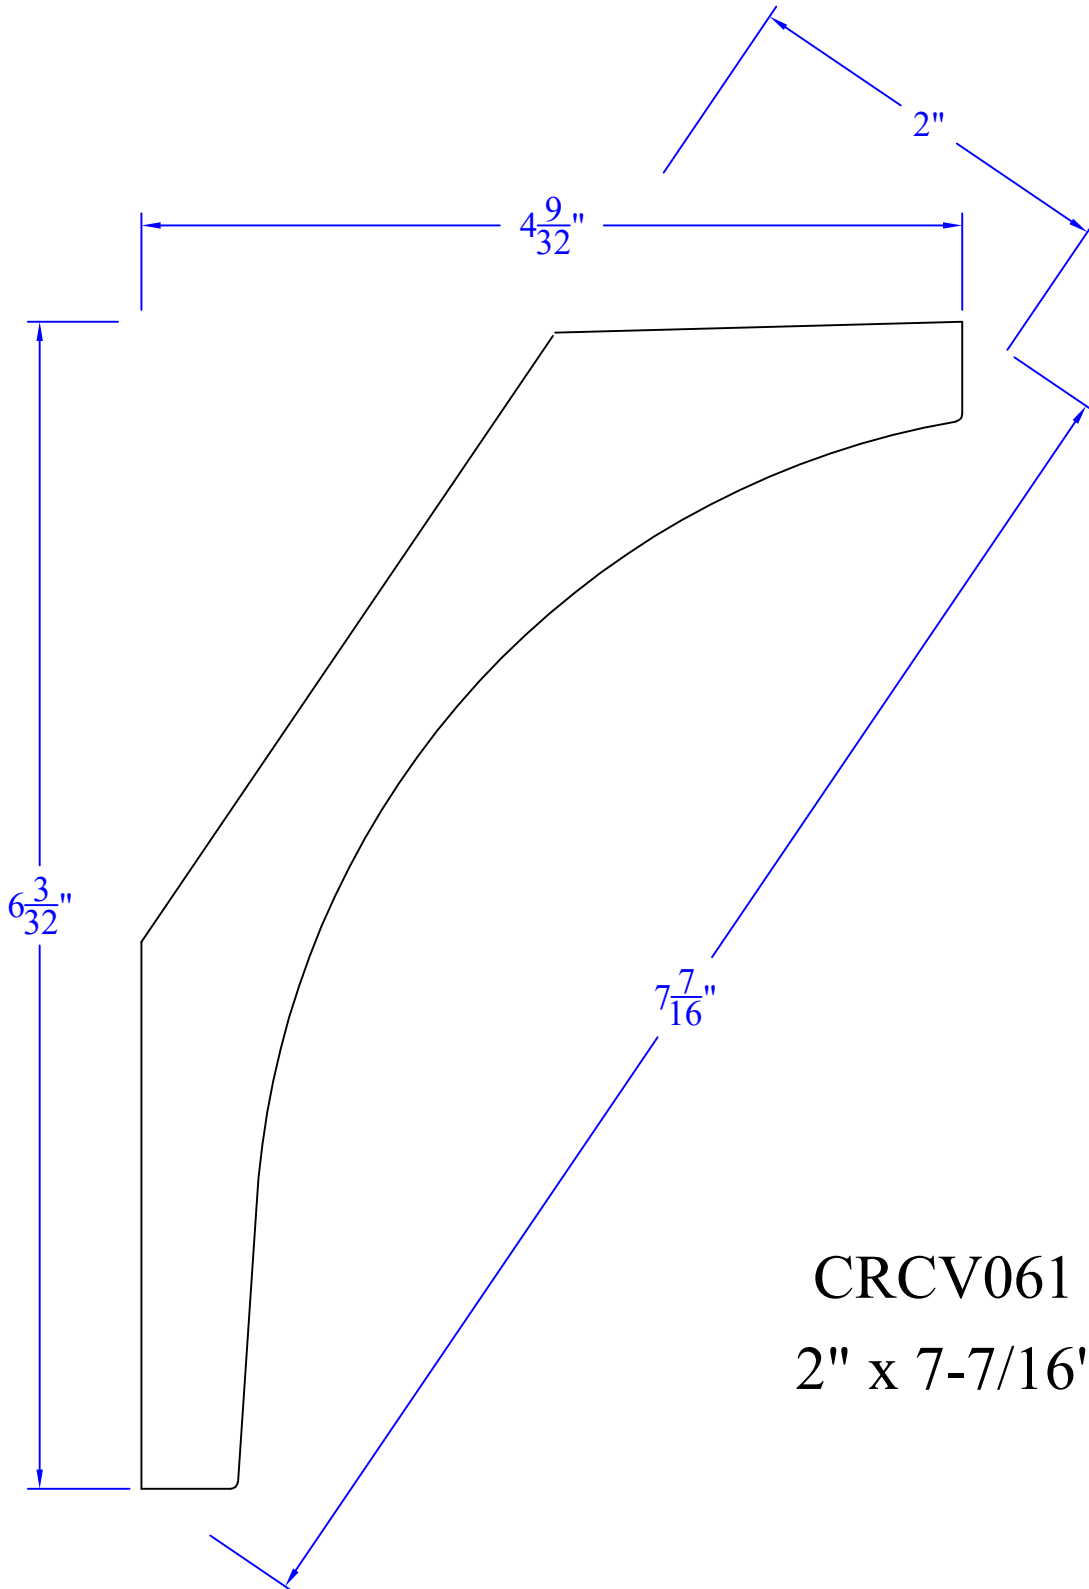

Creative Woodworking N.W., Inc.

1036 S.E. Taylor * Portland, Oregon 97214

Phone:(503) 230-9265 * Fax:(503) 232-9082

www.Creativewoodworkingnw.com

CRCV061
2" x 7-7/16"