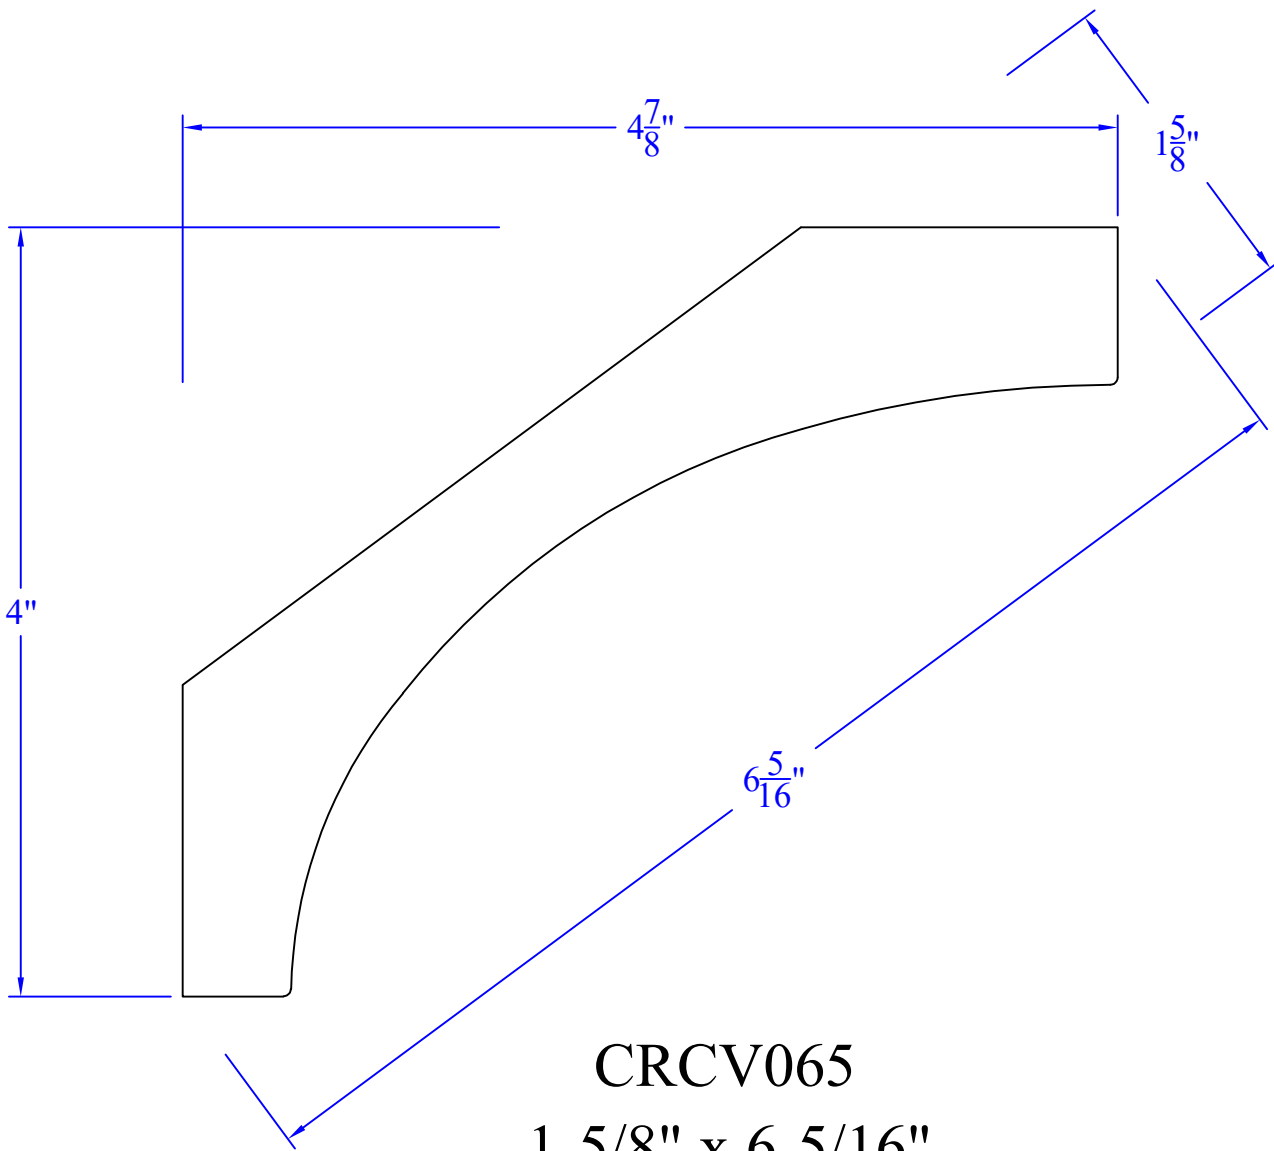

Creative Woodworking N.W., Inc.

1036 S.E. Taylor * Portland, Oregon 97214
Phone:(503) 230-9265 * Fax:(503) 232-9082
www.Creativewoodworkingnw.com

CRCV065

1-5/8" x 6-5/16"