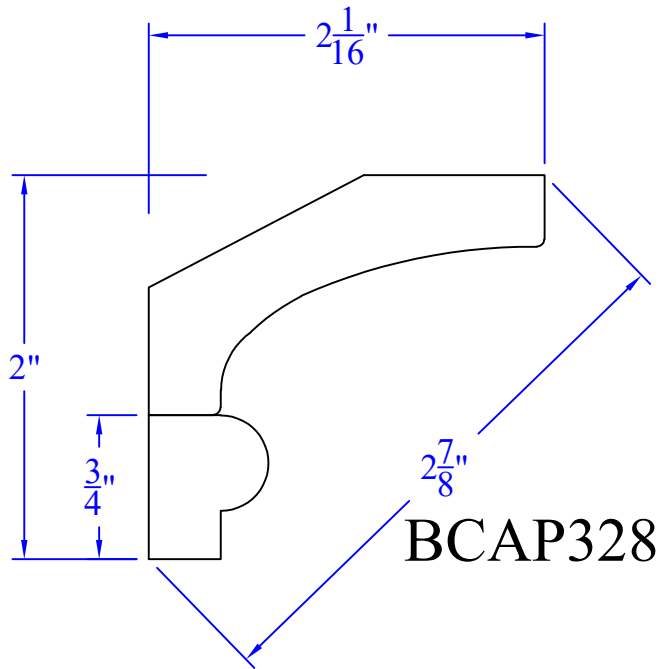

# Creative Woodworking N.W., Inc.

1036 S.E. Taylor \* Portland, Oregon 97214  
Phone:(503) 230-9265 \* Fax:(503) 232-9082  
www.Creativewoodworkingnw.com

**CRCV071**

**$\frac{3}{4}$ " x  $2\frac{13}{32}$ "**