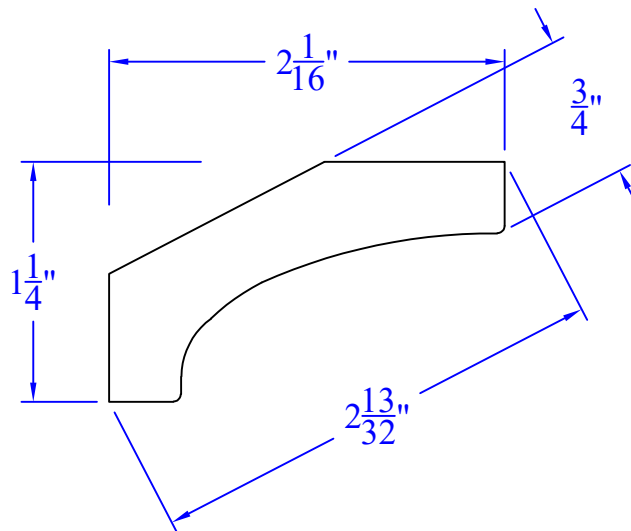

# Creative Woodworking N.W., Inc.

1036 S.E. Taylor \* Portland, Oregon 97214  
Phone:(503) 230-9265 \* Fax:(503) 232-9082  
www.Creativewoodworkingnw.com

**CRCV071**

**$\frac{3}{4}$ " x  $2\frac{13}{32}$ "**