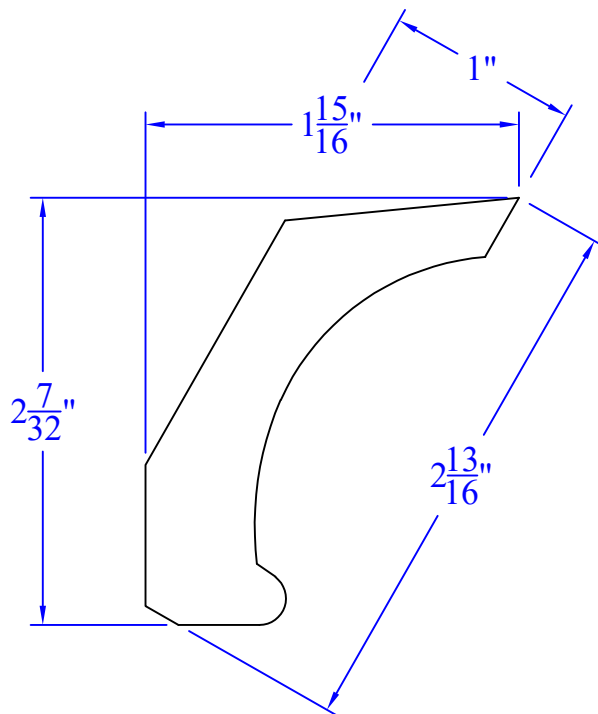

Creative Woodworking N.W., Inc.

1036 S.E. Taylor * Portland, Oregon 97214
Phone:(503) 230-9265 * Fax:(503) 232-9082
www.Creativewoodworkingnw.com

CRCV072

1" x 2-13/16"