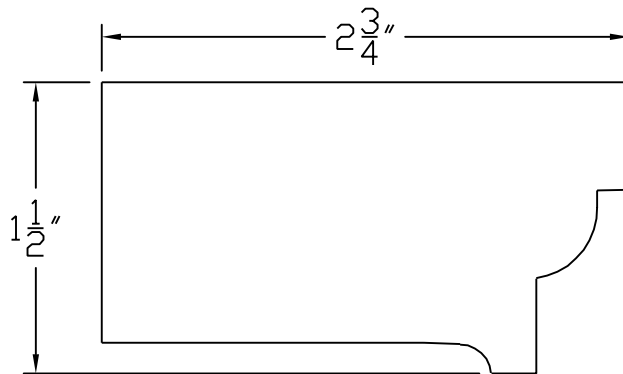

# Creative Woodworking N.W., Inc.

1036 S.E. Taylor \* Portland, Oregon 97214

Phone:(503) 230-9265 \* Fax:(503) 232-9082

www.Creativewoodworkingnw.com

CRDR051

1 1/2" X 2 3/4"