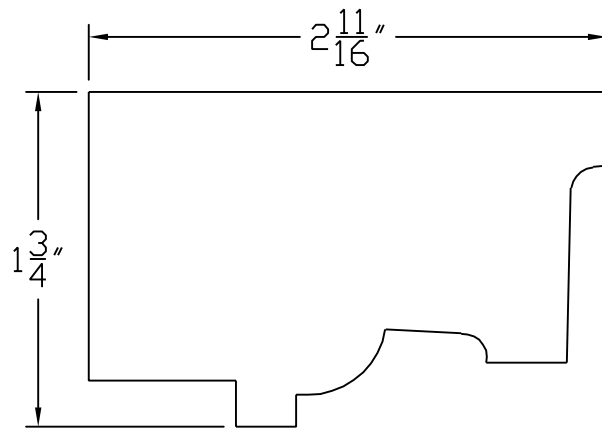

Creative Woodworking N.W., Inc.

1036 S.E. Taylor * Portland, Oregon 97214

Phone:(503) 230-9265 * Fax:(503) 232-9082

www.Creativewoodworkingnw.com

CRDR052

1 3/4" X 2 11/16"